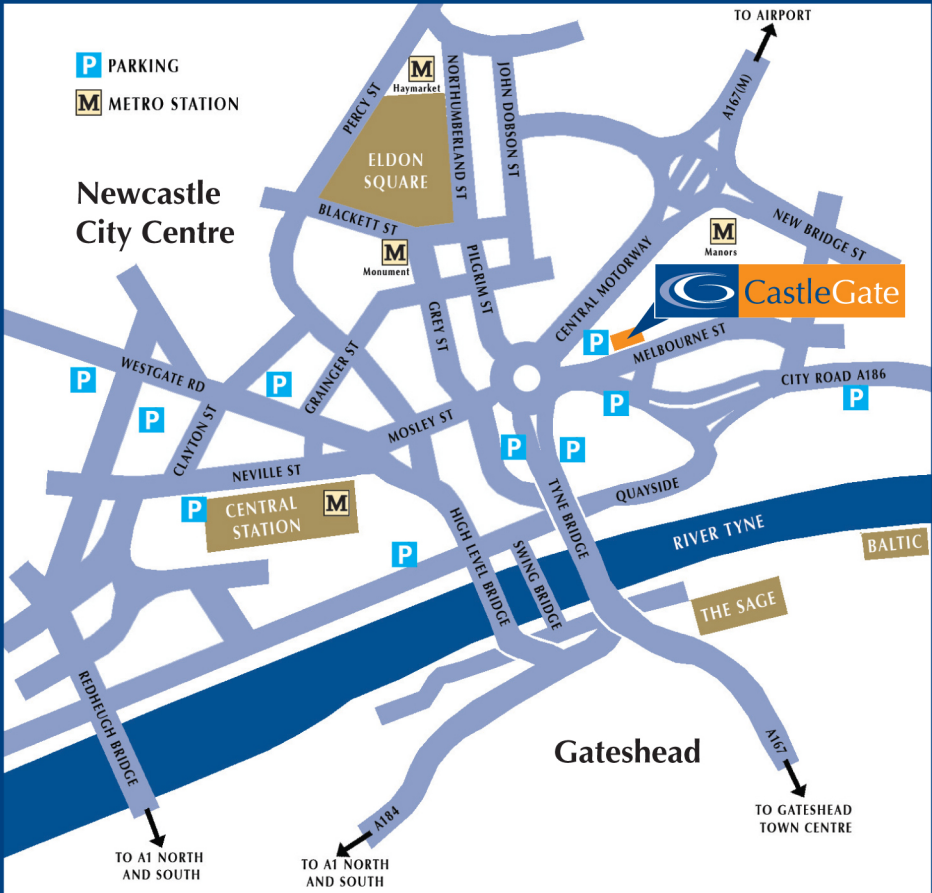

P PARKING
M METRO STATION

Newcastle City Centre

Gateshead

TO A1 NORTH AND SOUTH

TO A1 NORTH AND SOUTH

TO GATESHEAD TOWN CENTRE

TO AIRPORT